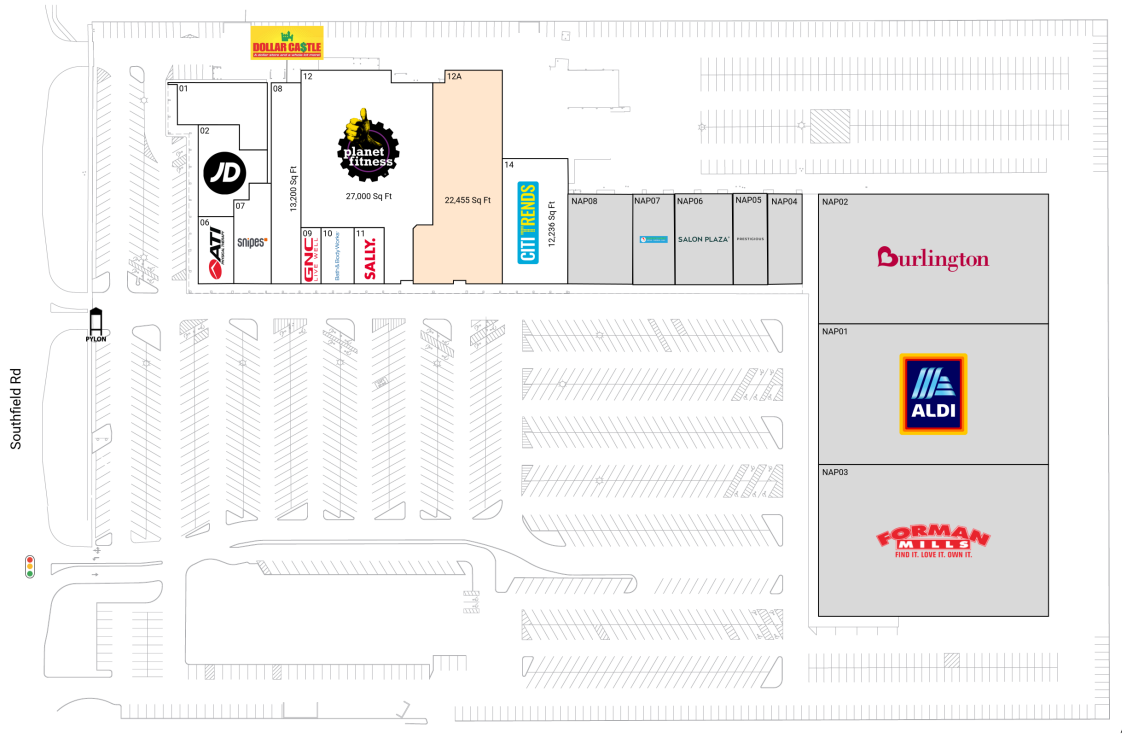

# Southfield Plaza - Southfield

29782-29952 Southfield Road | Southfield, MI 48076

📍 Oakland County 📍 Detroit-Warren-Dearborn, MI 📏 101,781 Sq Ft

42.5086, -83.2202

## Available Spaces

12A 22,455 Sq Ft 360°

## Current Tenants Space size listed in square feet

01	VIP Wear	6,294
02	JD Sports	6,682
06	ATI Physical Therapy	3,271
07	Snipes	5,018
08	Dollar Castle	13,200
09	GNC	1,500
10	Bath & Body Works	2,200
11	Sally Beauty Supply	1,925
12	Planet Fitness	27,000
14	Citi Trends	12,236
NAP01	ALDI	0
NAP02	Burlington	0
NAP03	Forman Mills	0
NAP04	Eyebrows Etc.	0
NAP05	Prestigious Corporation	0
NAP06	Salon Plaza	0
NAP07	Comfort Market	0
NAP08	Lee Beauty Supply	0